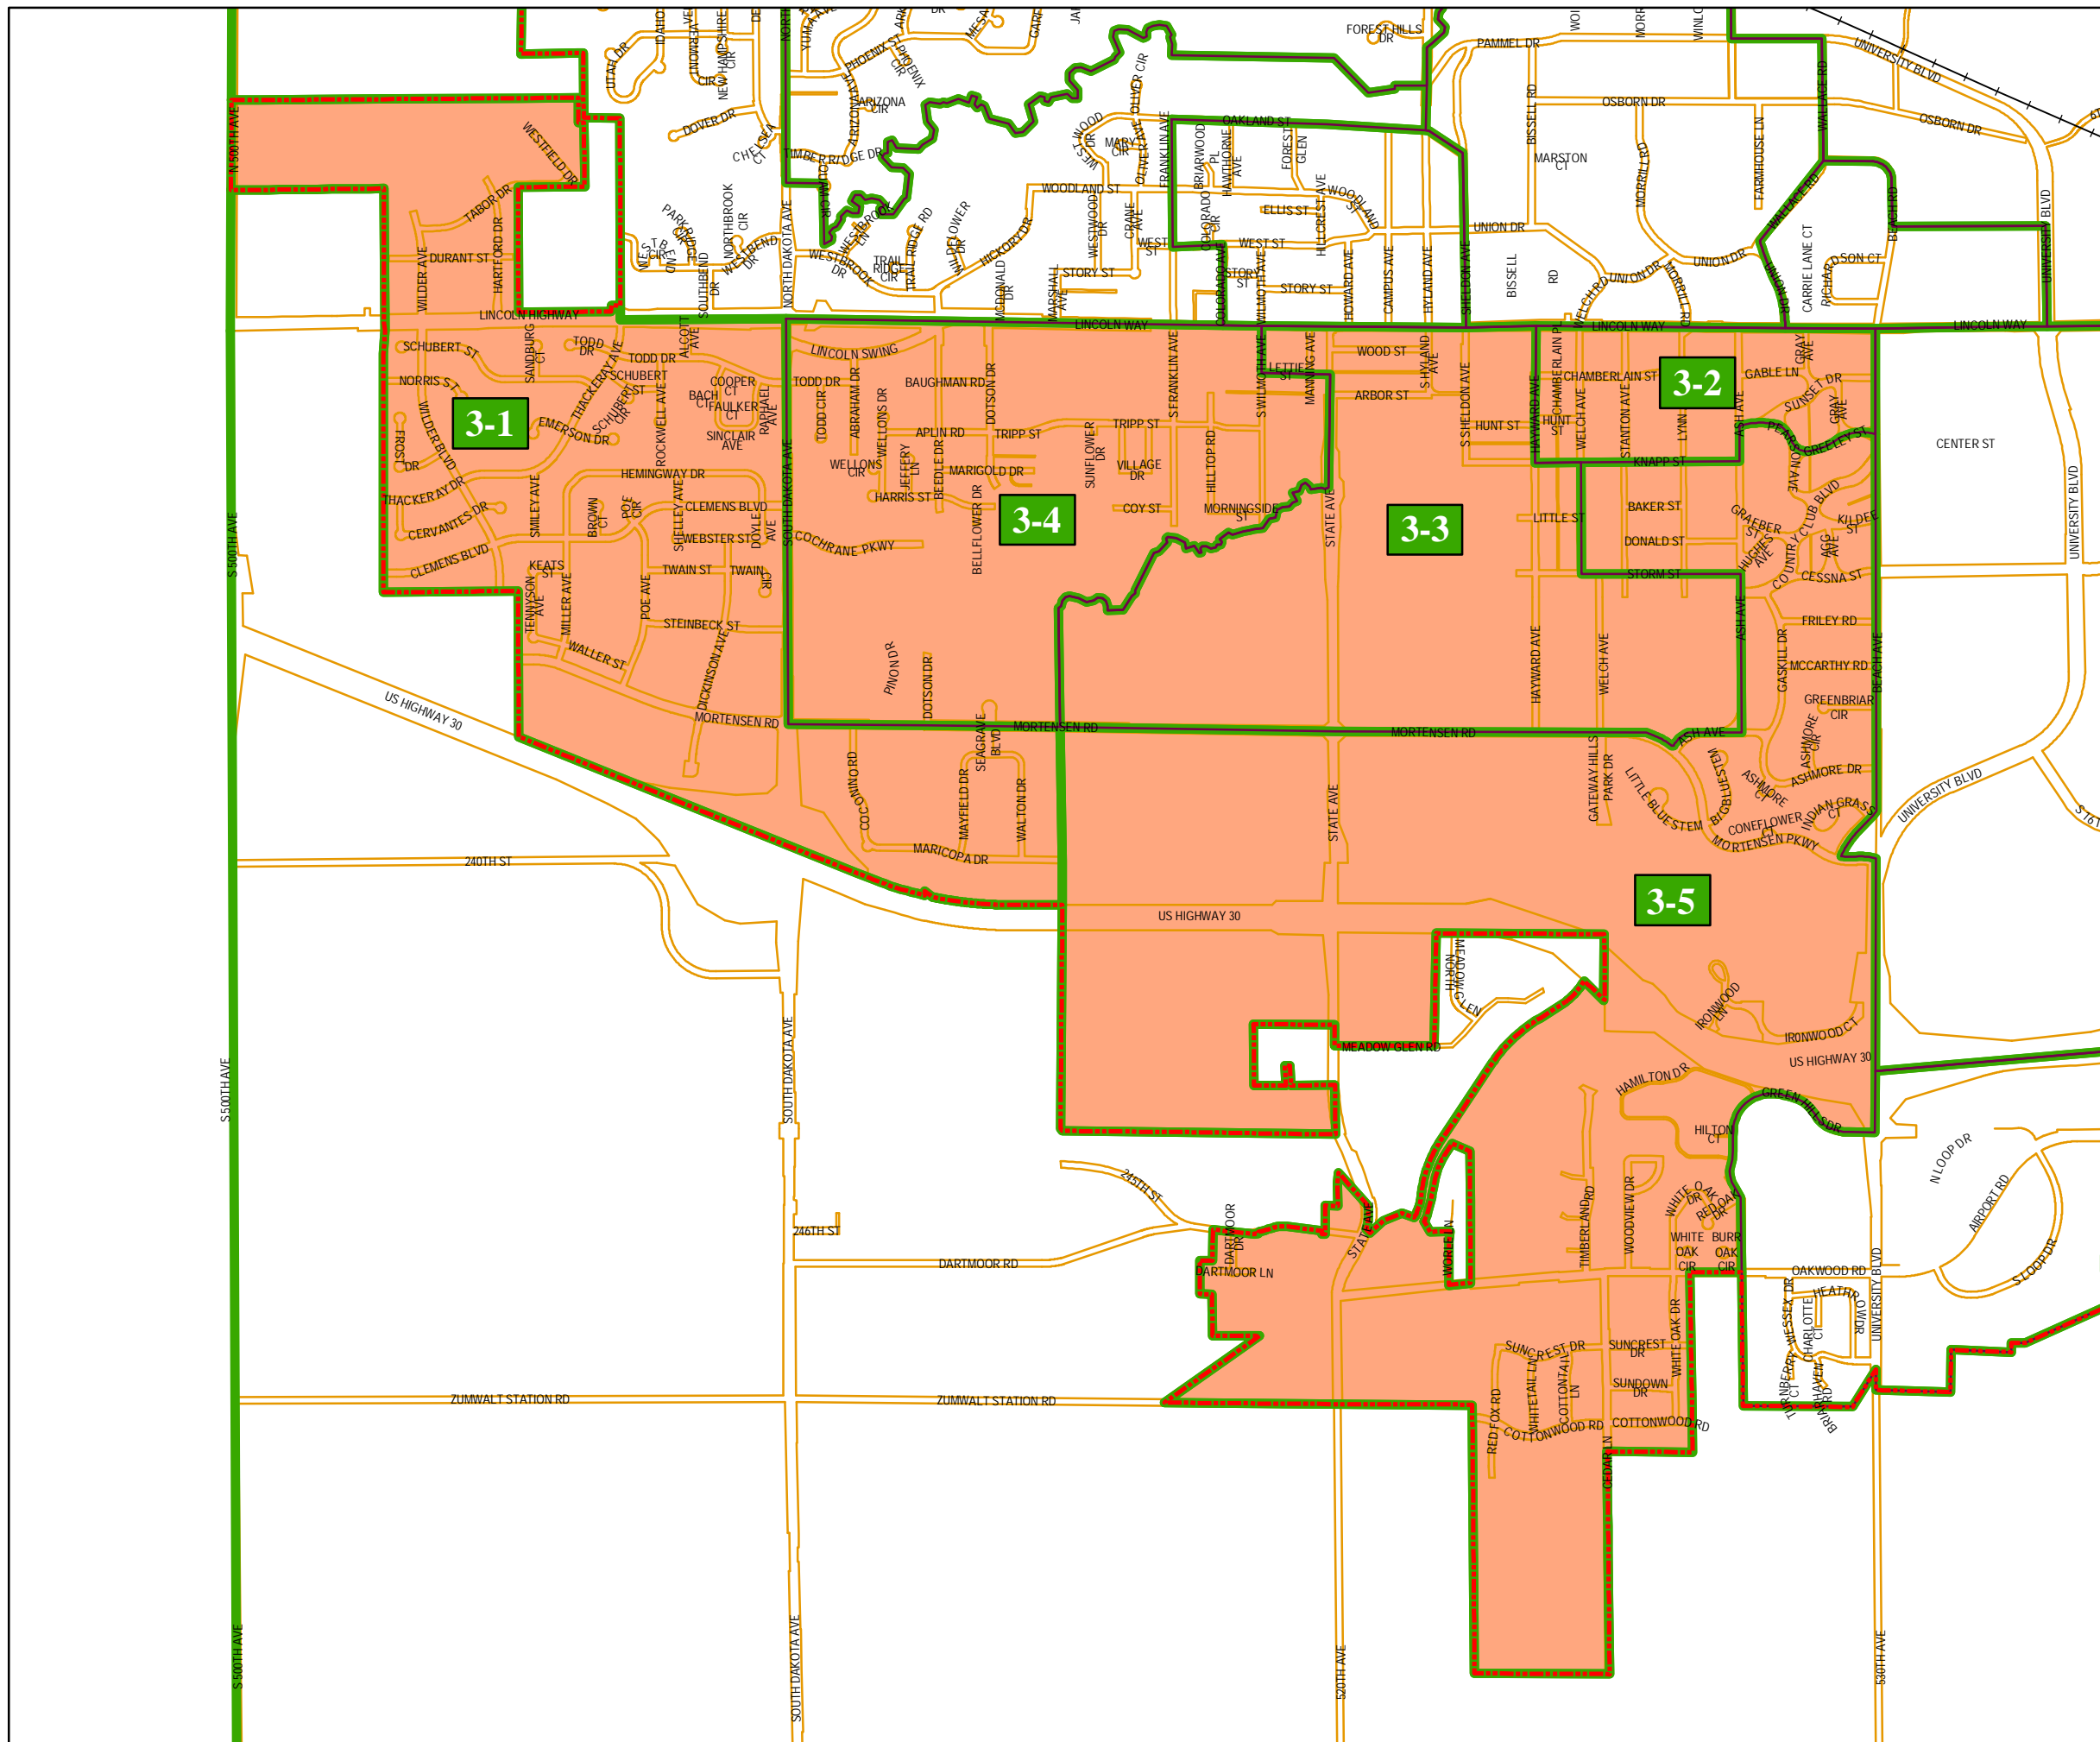

Ward 3 Ames, Iowa

Precinct Locations

- Ames 3-1
Willow Creek Church, 1114 South Dakota Ave
- Ames 3-2
Memorial Lutheran Church, 2228 Lincoln Way
- Ames 3-3
Collegiate United Methodist Church, 2622 Lincoln Way
- Ames 3-4
Actors Building, 120 Abraham Dr
- Ames 3-5
University Baptist Church, 2400 Mortensen Pkwy

-  City Limits
-  Railroads
-  Road Right-of-Ways
-  Voting Precinct Boundaries

3